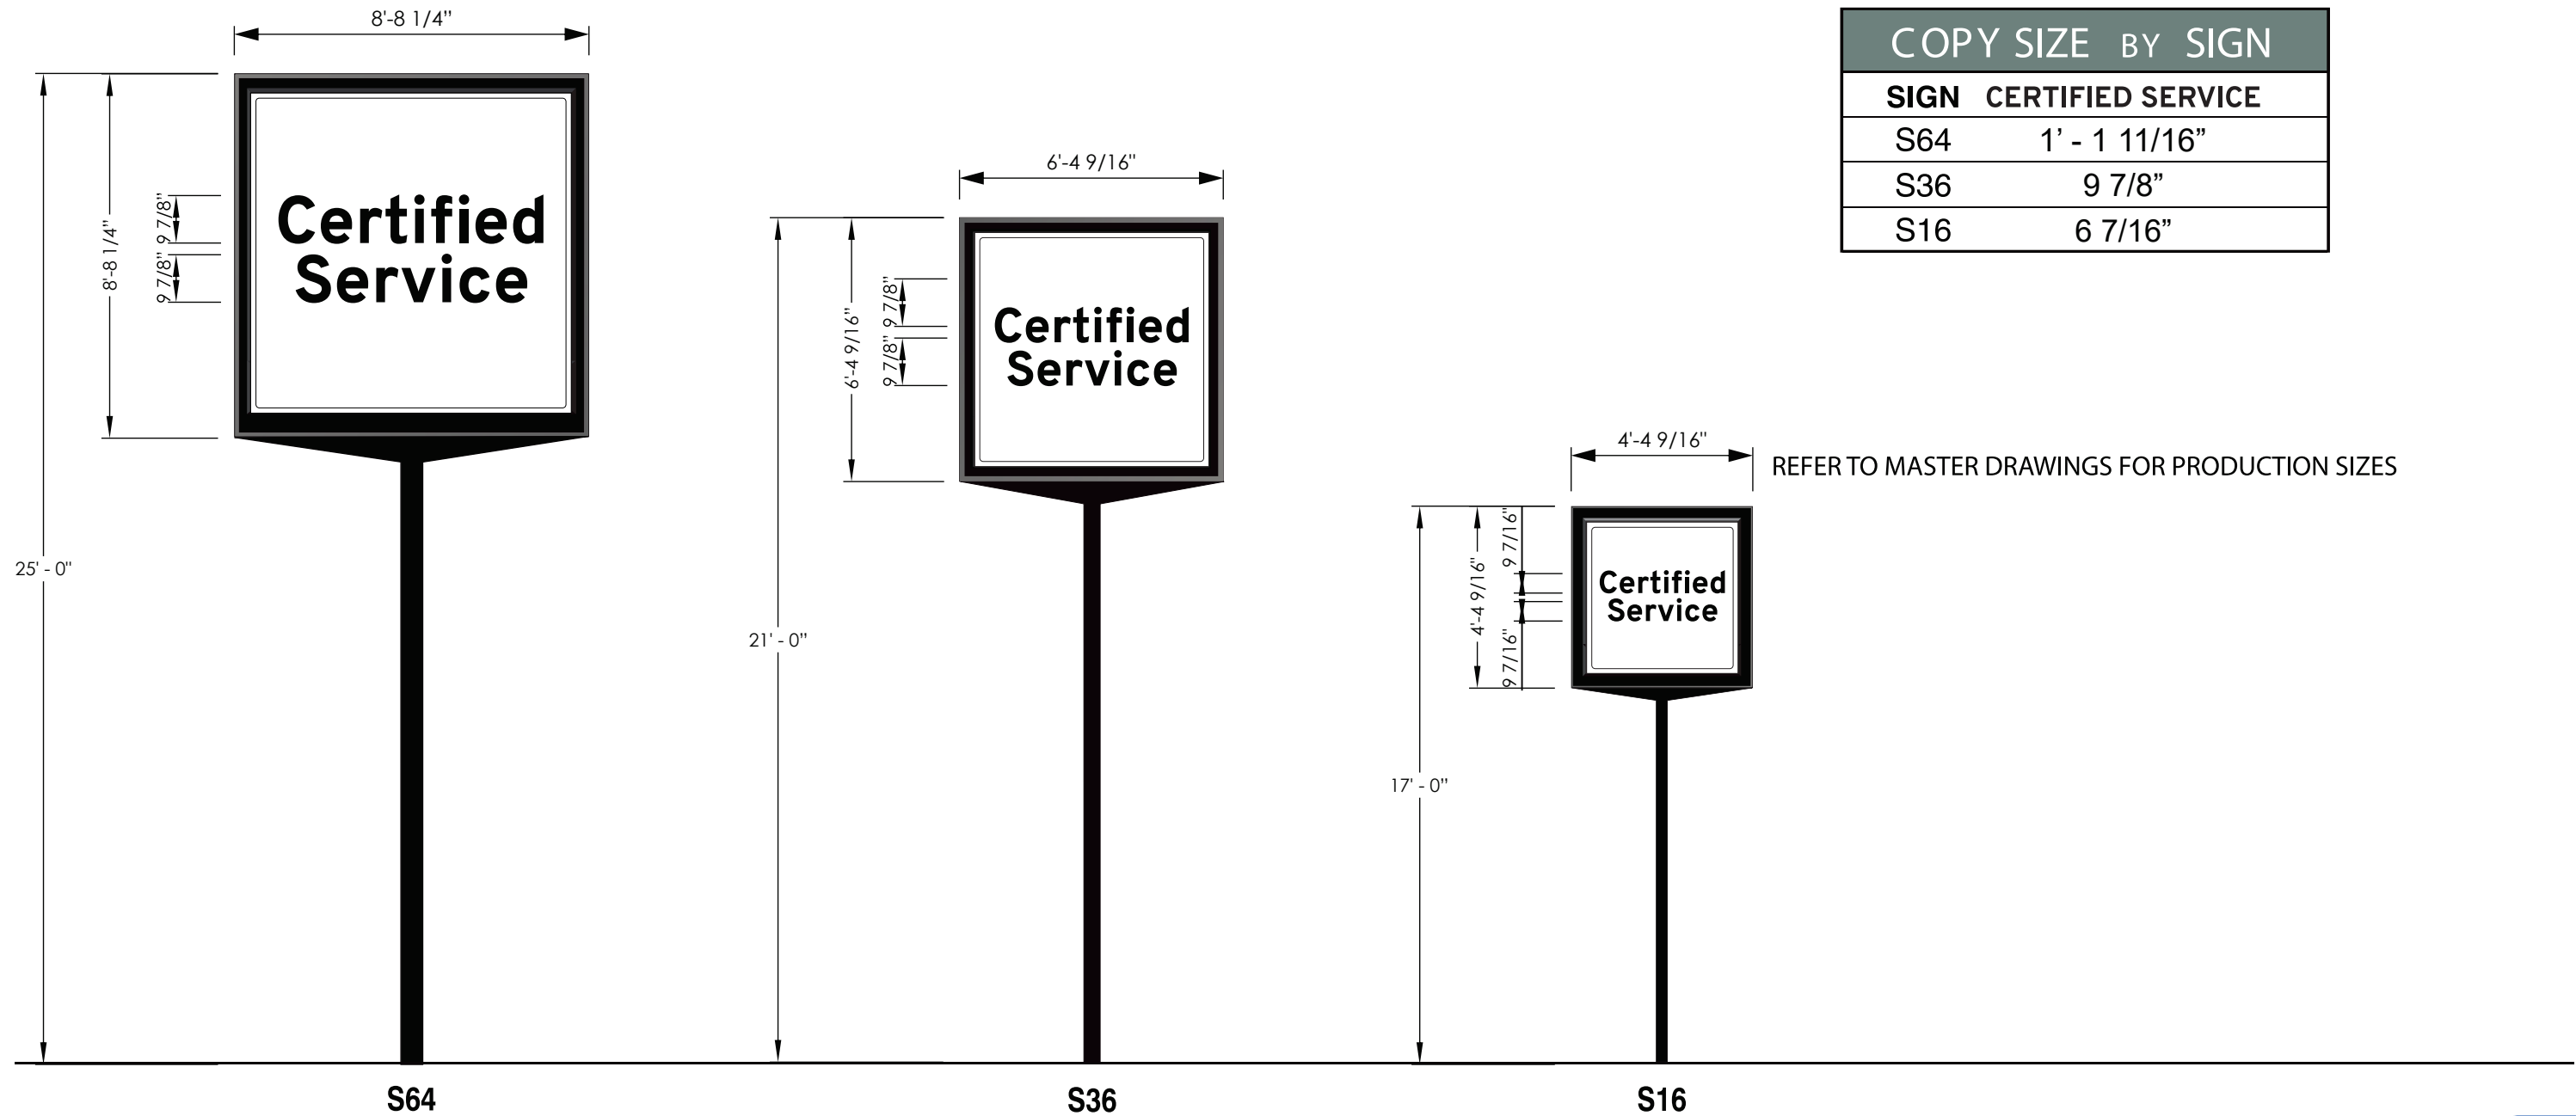

Certified Service Chevrolet Multi-Line Sign Family

COPY SIZE BY SIGN	
SIGN	CERTIFIED SERVICE
S64	1' - 1 11/16"
S36	9 7/8"
S16	6 7/16"

REFER TO MASTER DRAWINGS FOR PRODUCTION SIZES

2655 International Parkway  
Virginia Beach, VA 23452

Certified Service Chevrolet Multi-Line Sign Family

COPY SIZE BY SIGN	
SIGN	CERTIFIED SERVICE
M64	1' - 1 11/16"
M36	9 7/8"
M16	6 7/16"

REFER TO MASTER DRAWINGS FOR PRODUCTION SIZES

2655 International Parkway  
Virginia Beach, VA 23452

Certified Service Chevrolet EBE Sign Family

COPY SIZE BY SIGN	
SIGN	CERTIFIED SERVICE
M64	1' - 1 11/16"
M36	9 7/8"
M16	6 7/16"

REFER TO MASTER DRAWINGS FOR PRODUCTION SIZES

2655 International Parkway  
Virginia Beach, VA 23452

Certified Service Buick, GMC, or Cadillac Multi-Line Sign Family

COPY SIZE BY SIGN	
SIGN	CERTIFIED SERVICE
S64	1' - 1 11/16"
S36	9 7/8"
S16	6 7/16"

REFER TO MASTER DRAWINGS FOR PRODUCTION SIZES

2655 International Parkway  
Virginia Beach, VA 23452