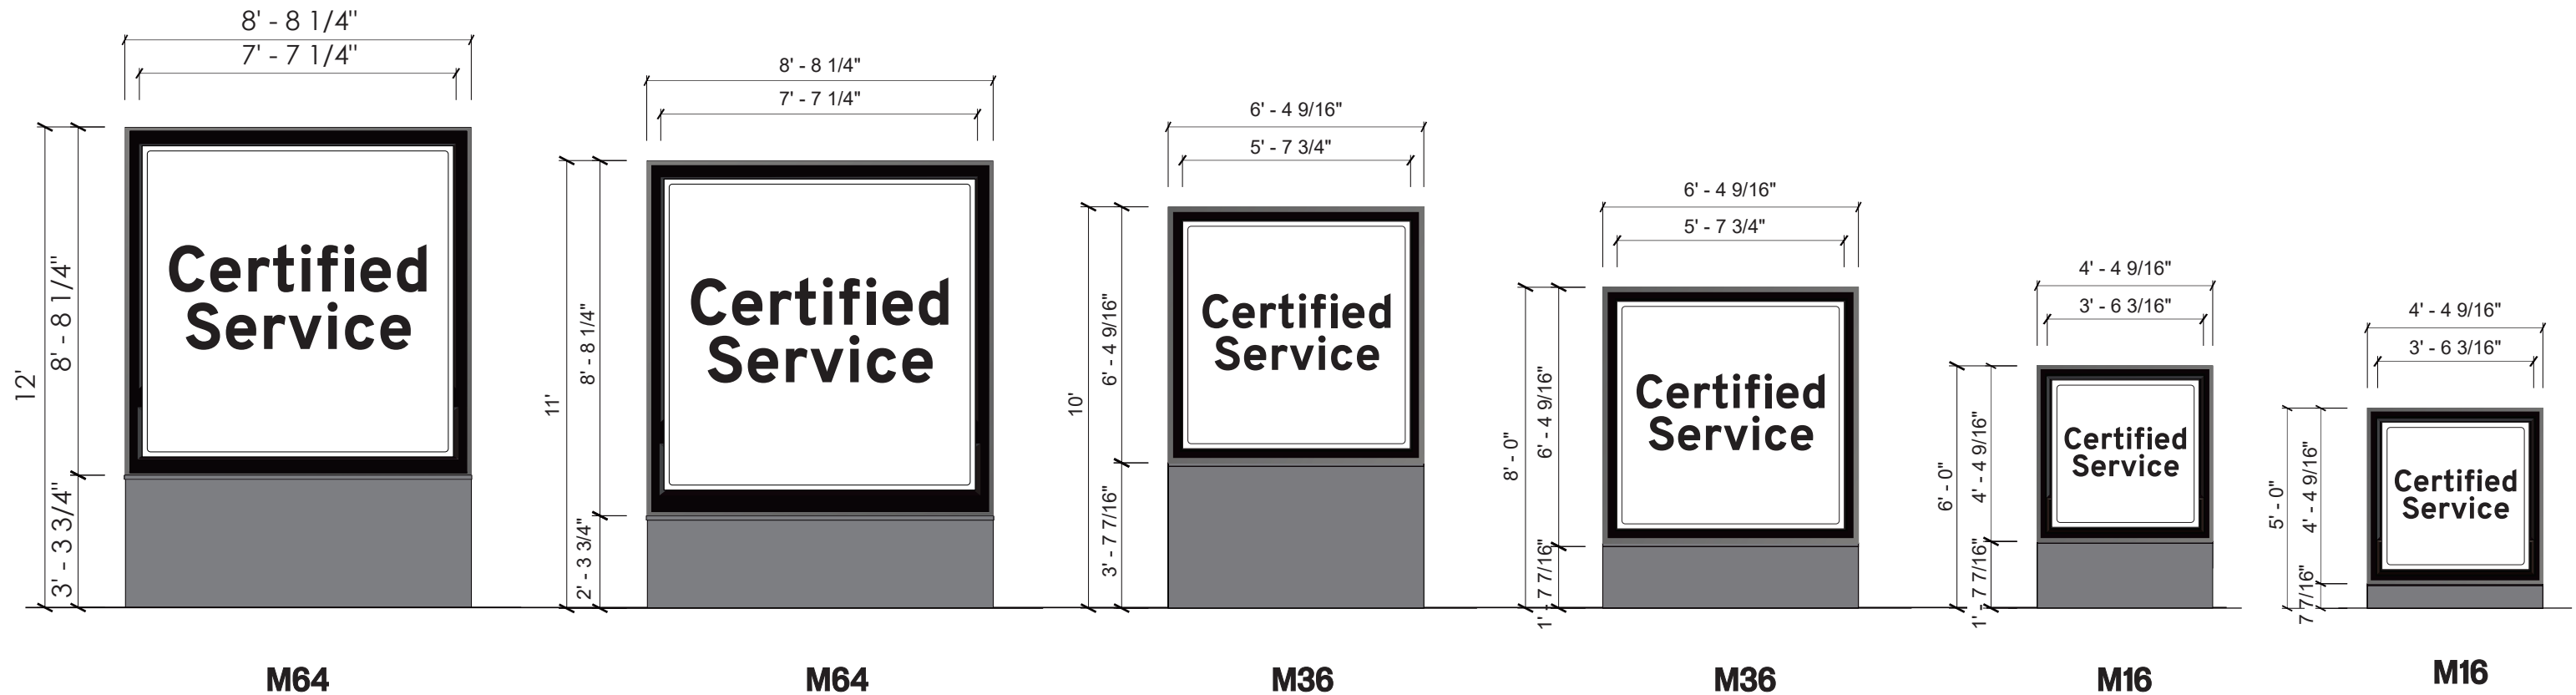

Certified Service Chevrolet Multi-Line Sign Family

COPY SIZE BY SIGN	
SIGN	CERTIFIED SERVICE
S64	1' - 1 11/16"
S36	9 7/8"
S16	6 7/16"

REFER TO MASTER DRAWINGS FOR PRODUCTION SIZES

2655 International Parkway  
Virginia Beach, VA 23452

Certified Service Chevrolet Multi-Line Sign Family

COPY SIZE BY SIGN	
SIGN	CERTIFIED SERVICE
M64	1' - 1 11/16"
M36	9 7/8"
M16	6 7/16"

REFER TO MASTER DRAWINGS FOR PRODUCTION SIZES

2655 International Parkway  
Virginia Beach, VA 23452

Certified Service Buick, GMC, or Cadillac Multi-Line Sign Family

COPY SIZE BY SIGN	
SIGN	CERTIFIED SERVICE
S64	1' - 1 11/16"
S36	9 7/8"
S16	6 7/16"

REFER TO MASTER DRAWINGS FOR PRODUCTION SIZES

2655 International Parkway  
Virginia Beach, VA 23452

Certified Service Buick, GMC, or Cadillac Multi-Line Sign Family

COPY SIZE BY SIGN	
SIGN	CERTIFIED SERVICE
M64	1' - 1 11/16"
M36	9 7/8"
M16	6 7/16"

REFER TO MASTER DRAWINGS FOR PRODUCTION SIZES

2655 International Parkway  
Virginia Beach, VA 23452