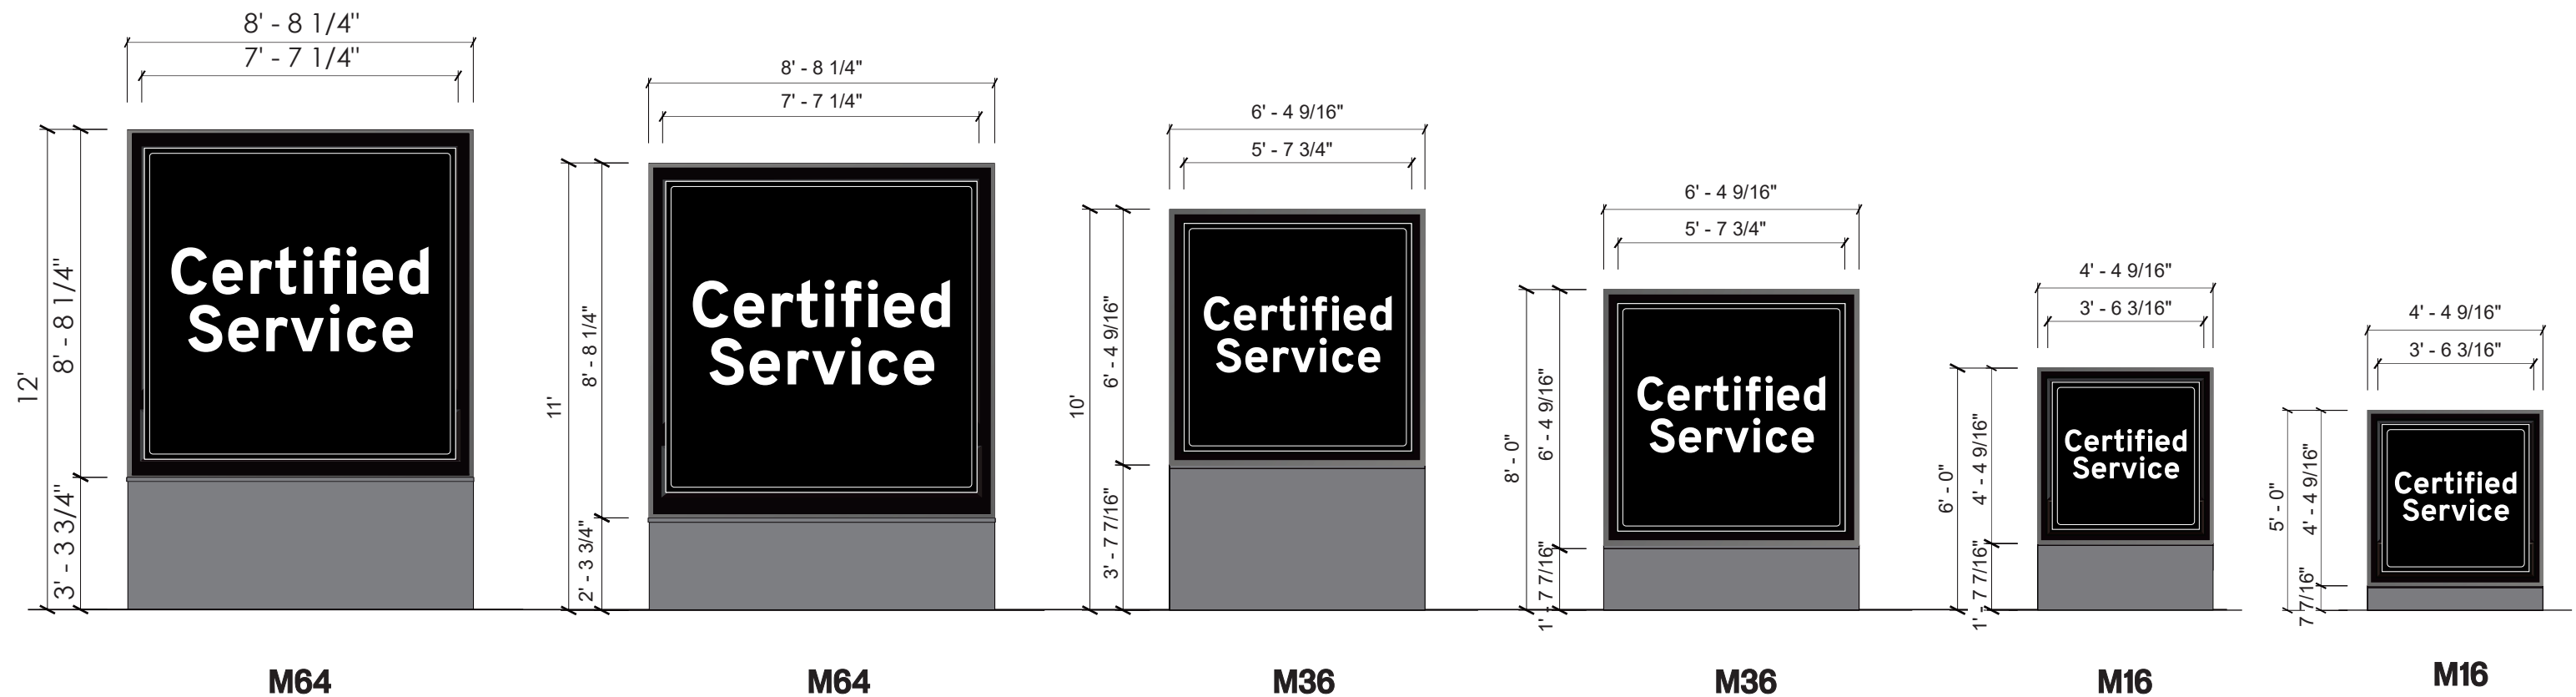

Certified Service Buick, GMC, or Cadillac Multi-Line Sign Family

COPY SIZE BY SIGN	
SIGN	CERTIFIED SERVICE
S64	1' - 1 11/16"
S36	9 7/8"
S16	6 7/16"

REFER TO MASTER DRAWINGS FOR PRODUCTION SIZES

2655 International Parkway  
Virginia Beach, VA 23452

Certified Service Buick, GMC, or Cadillac Multi-Line Sign Family

COPY SIZE BY SIGN	
SIGN	CERTIFIED SERVICE
M64	1' - 1 11/16"
M36	9 7/8"
M16	6 7/16"

REFER TO MASTER DRAWINGS FOR PRODUCTION SIZES

2655 International Parkway  
Virginia Beach, VA 23452