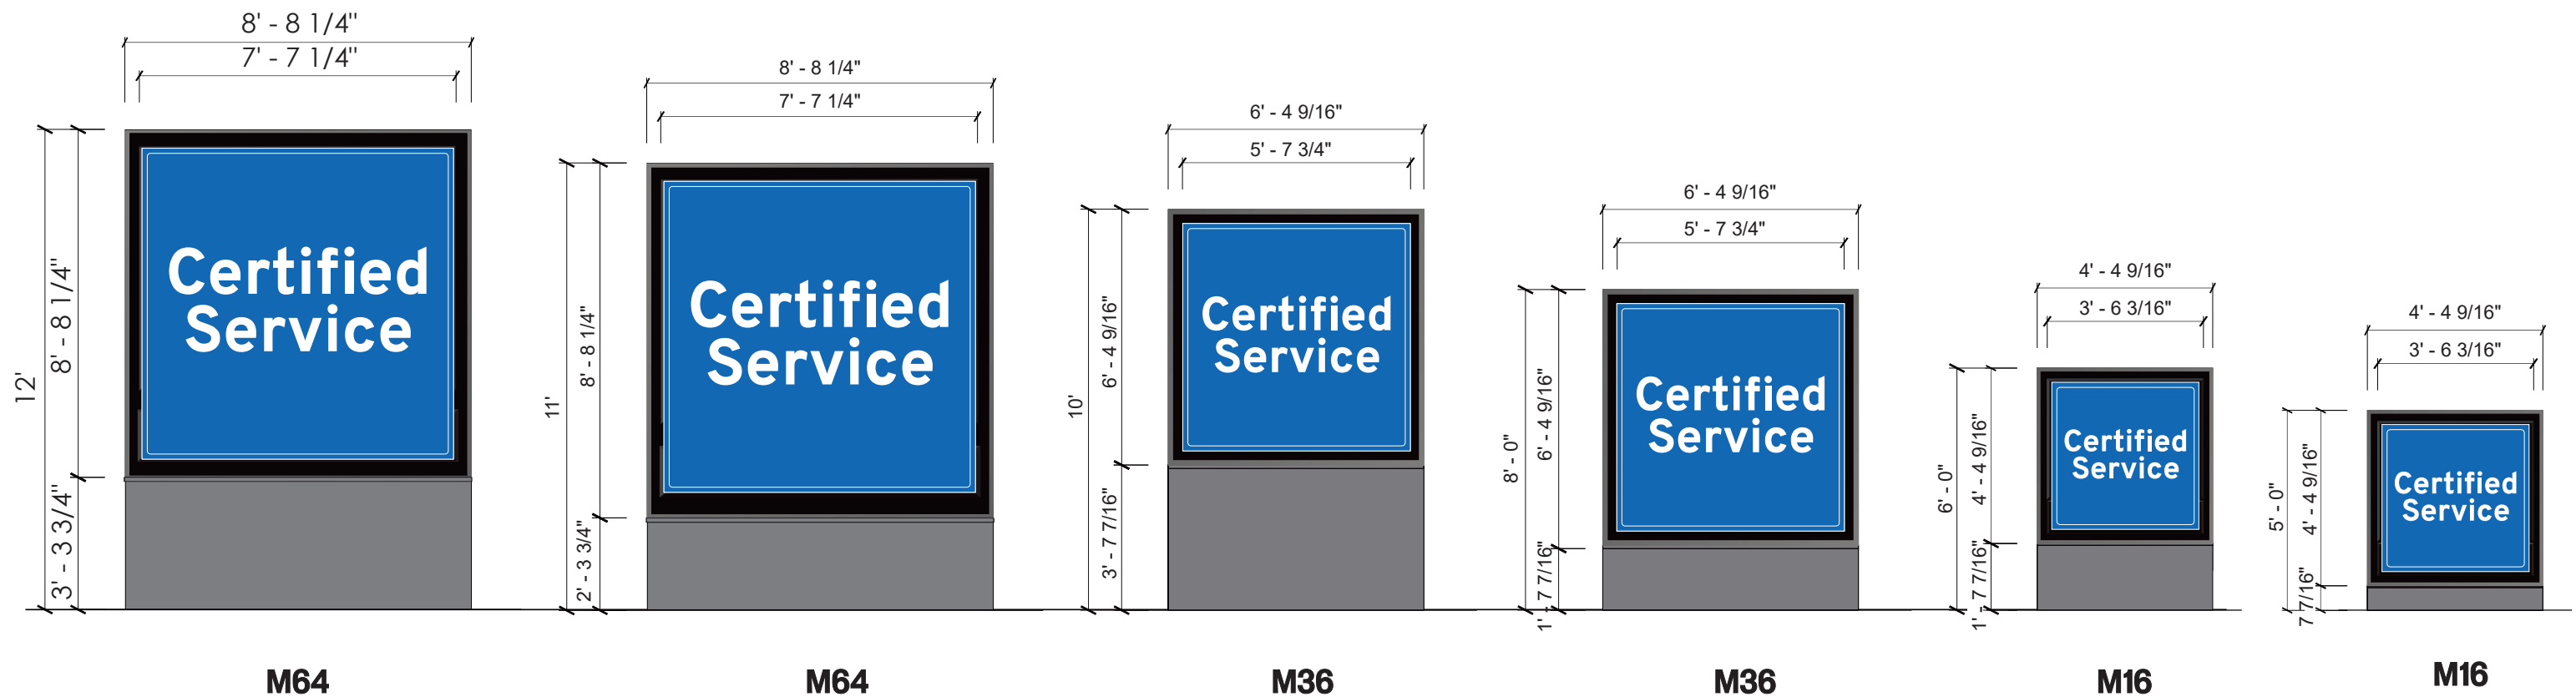

Certified Service Chevrolet EBE Sign Family

COPY SIZE BY SIGN	
SIGN	CERTIFIED SERVICE
M64	1' - 1 11/16"
M36	9 7/8"
M16	6 7/16"

REFER TO MASTER DRAWINGS FOR PRODUCTION SIZES

2655 International Parkway  
Virginia Beach, VA 23452

Certified Service Buick, GMC, or Cadillac Multi-Line Sign Family

COPY SIZE BY SIGN	
SIGN	CERTIFIED SERVICE
S64	1' - 1 11/16"
S36	9 7/8"
S16	6 7/16"

REFER TO MASTER DRAWINGS FOR PRODUCTION SIZES

2655 International Parkway  
Virginia Beach, VA 23452

Certified Service Buick, GMC, or Cadillac Multi-Line Sign Family

COPY SIZE BY SIGN	
SIGN	CERTIFIED SERVICE
M64	1' - 1 11/16"
M36	9 7/8"
M16	6 7/16"

REFER TO MASTER DRAWINGS FOR PRODUCTION SIZES

2655 International Parkway  
Virginia Beach, VA 23452