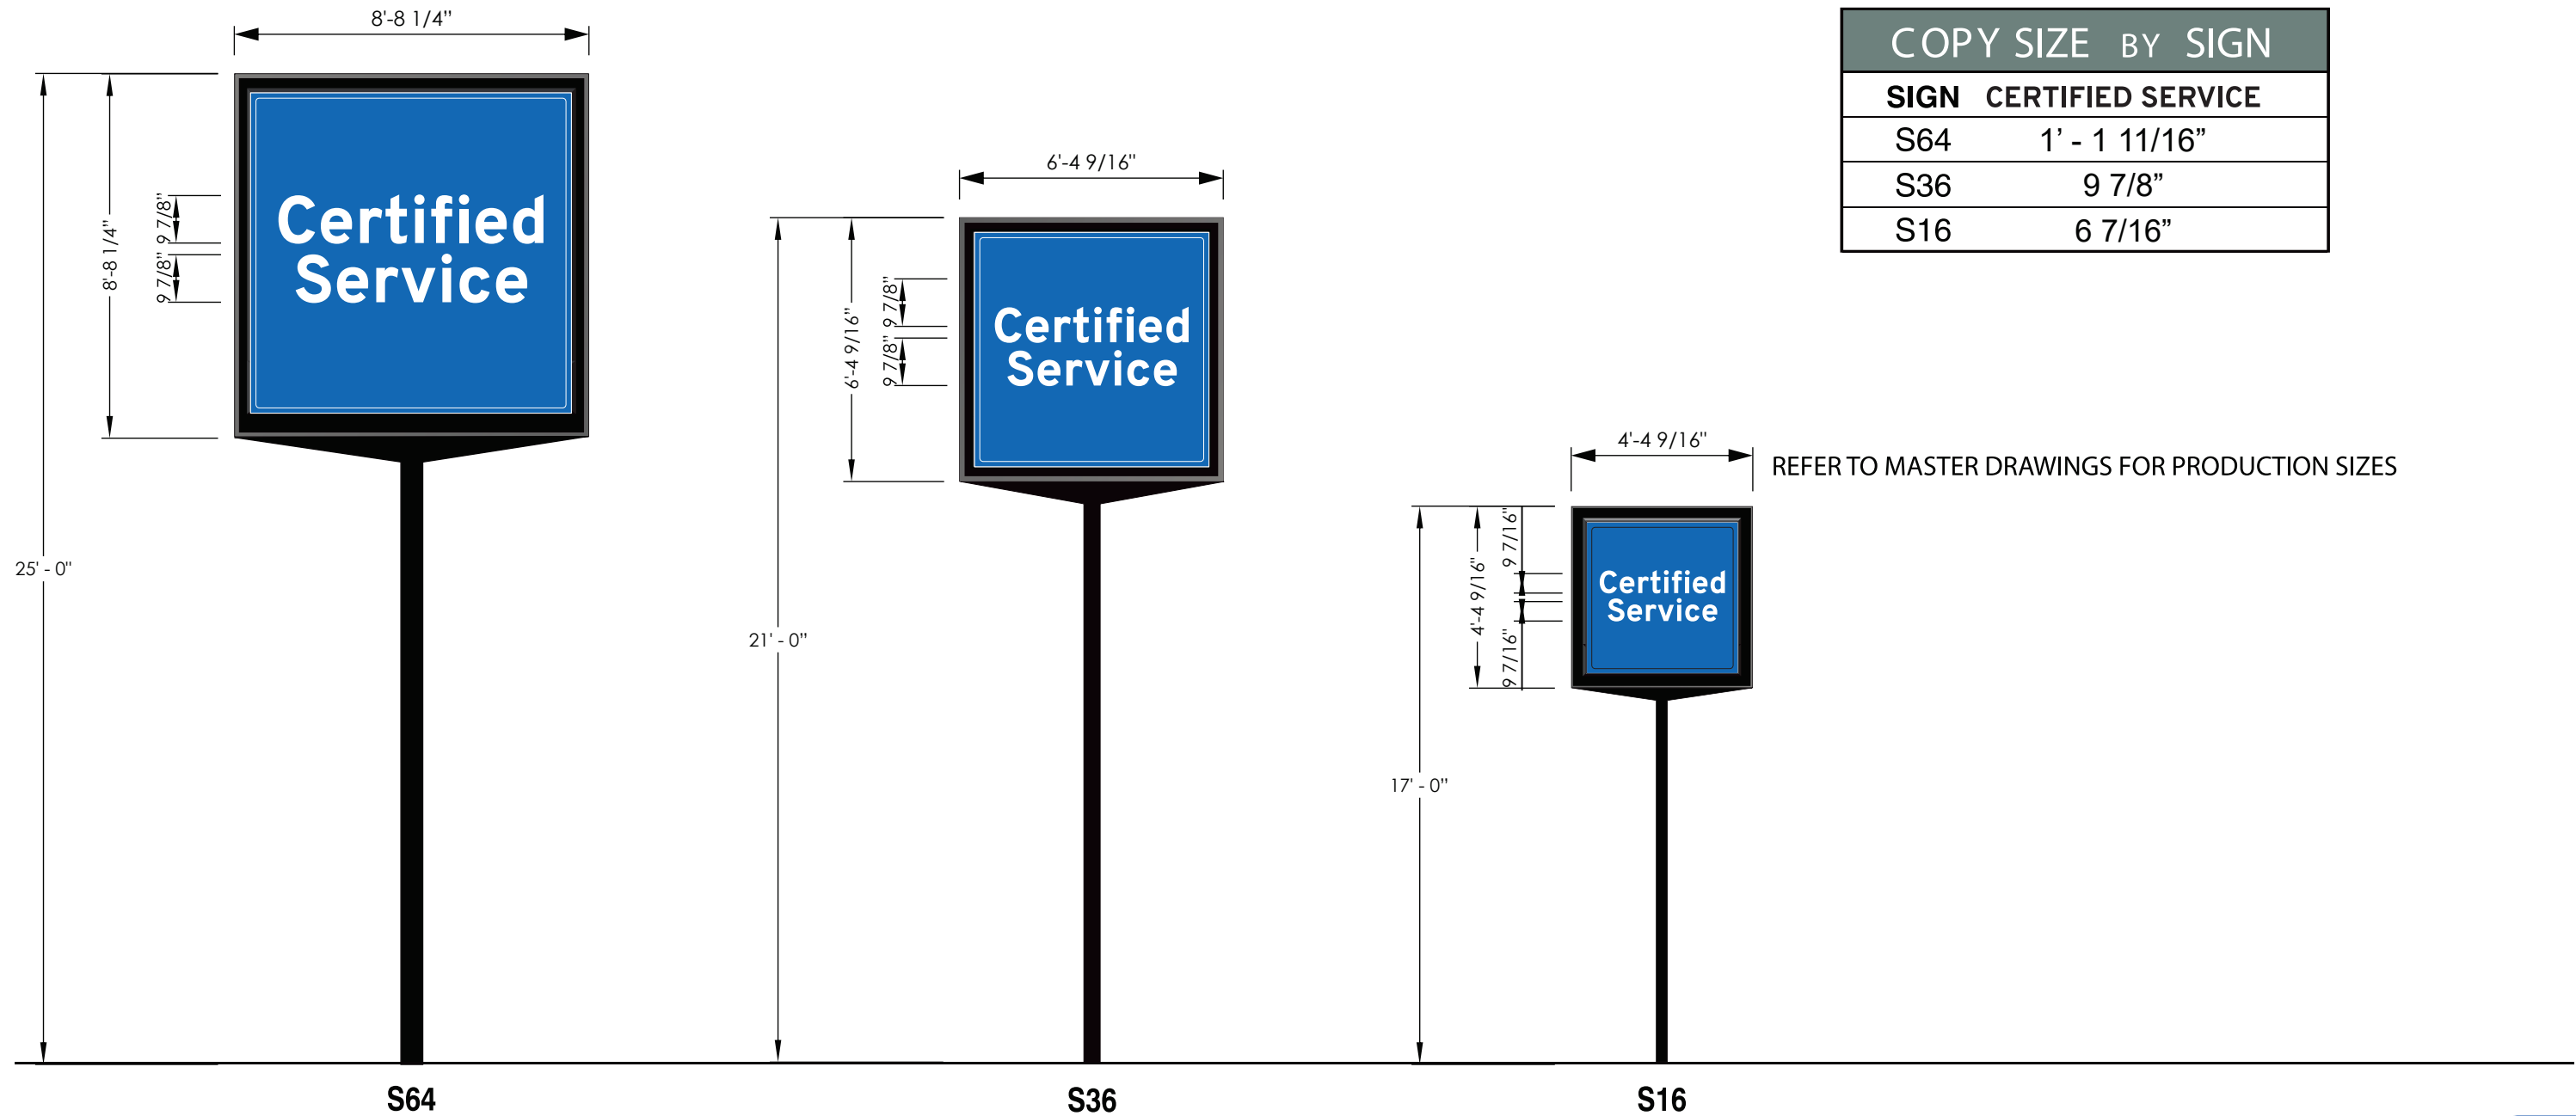

Certified Service Chevrolet EBE Sign Family