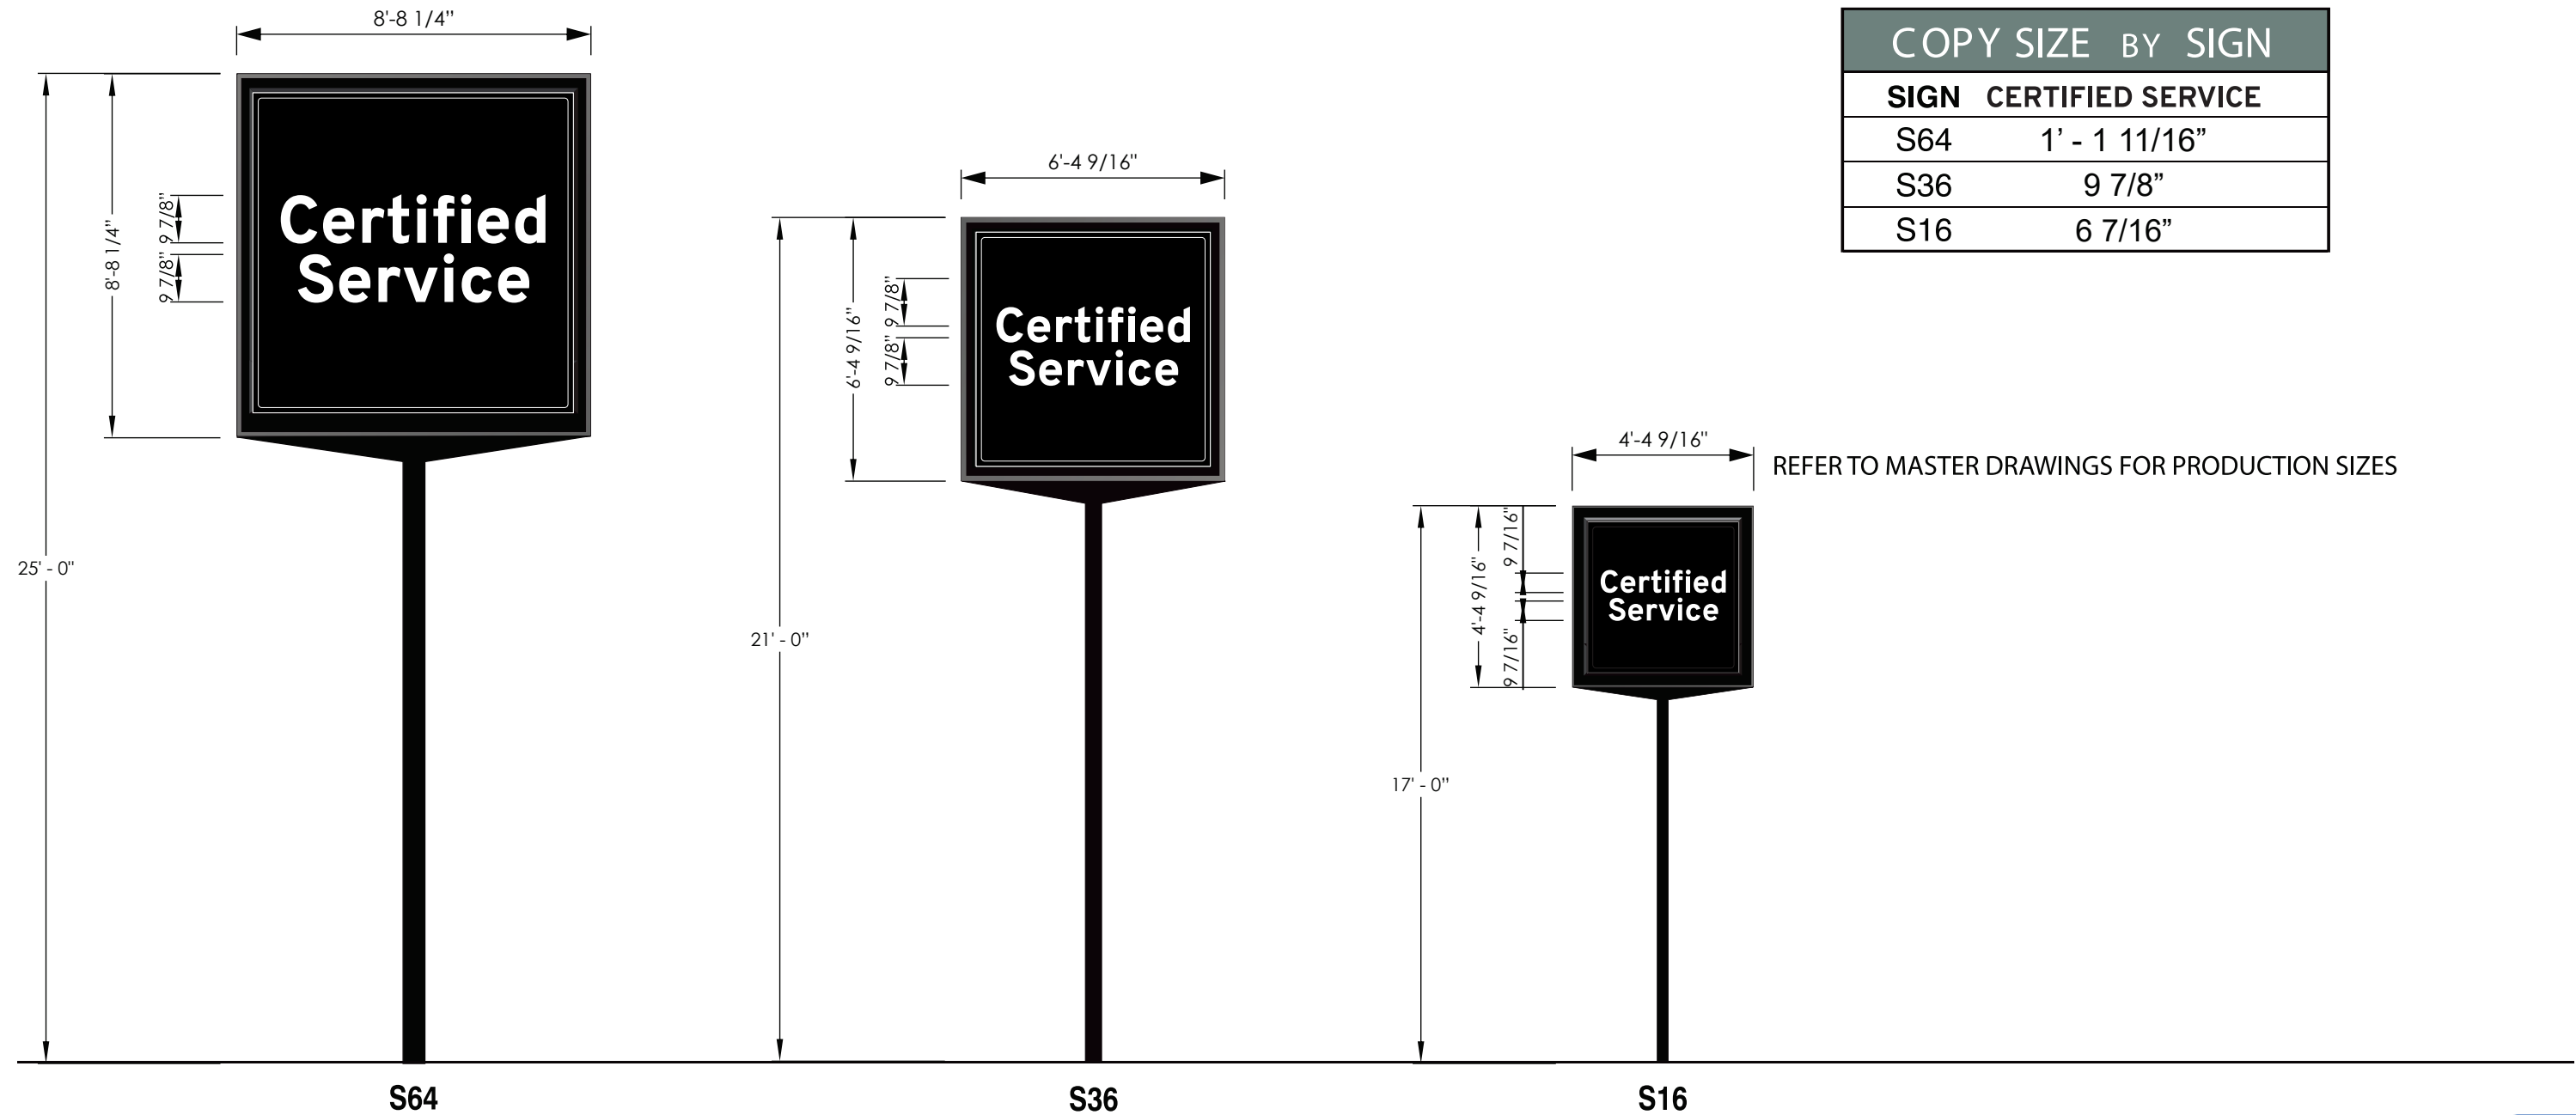

Certified Service Chevrolet EBE Sign Family

COPY SIZE BY SIGN	
SIGN	CERTIFIED SERVICE
M64	1' - 1 11/16"
M36	9 7/8"
M16	6 7/16"

REFER TO MASTER DRAWINGS FOR PRODUCTION SIZES

2655 International Parkway  
Virginia Beach, VA 23452

Certified Service Buick, GMC, or Cadillac Multi-Line Sign Family

COPY SIZE BY SIGN	
SIGN	CERTIFIED SERVICE
S64	1' - 1 11/16"
S36	9 7/8"
S16	6 7/16"

REFER TO MASTER DRAWINGS FOR PRODUCTION SIZES

2655 International Parkway  
Virginia Beach, VA 23452

Certified Service Buick, GMC, or Cadillac Multi-Line Sign Family

COPY SIZE BY SIGN	
SIGN	CERTIFIED SERVICE
M64	1' - 1 11/16"
M36	9 7/8"
M16	6 7/16"

REFER TO MASTER DRAWINGS FOR PRODUCTION SIZES

2655 International Parkway  
Virginia Beach, VA 23452